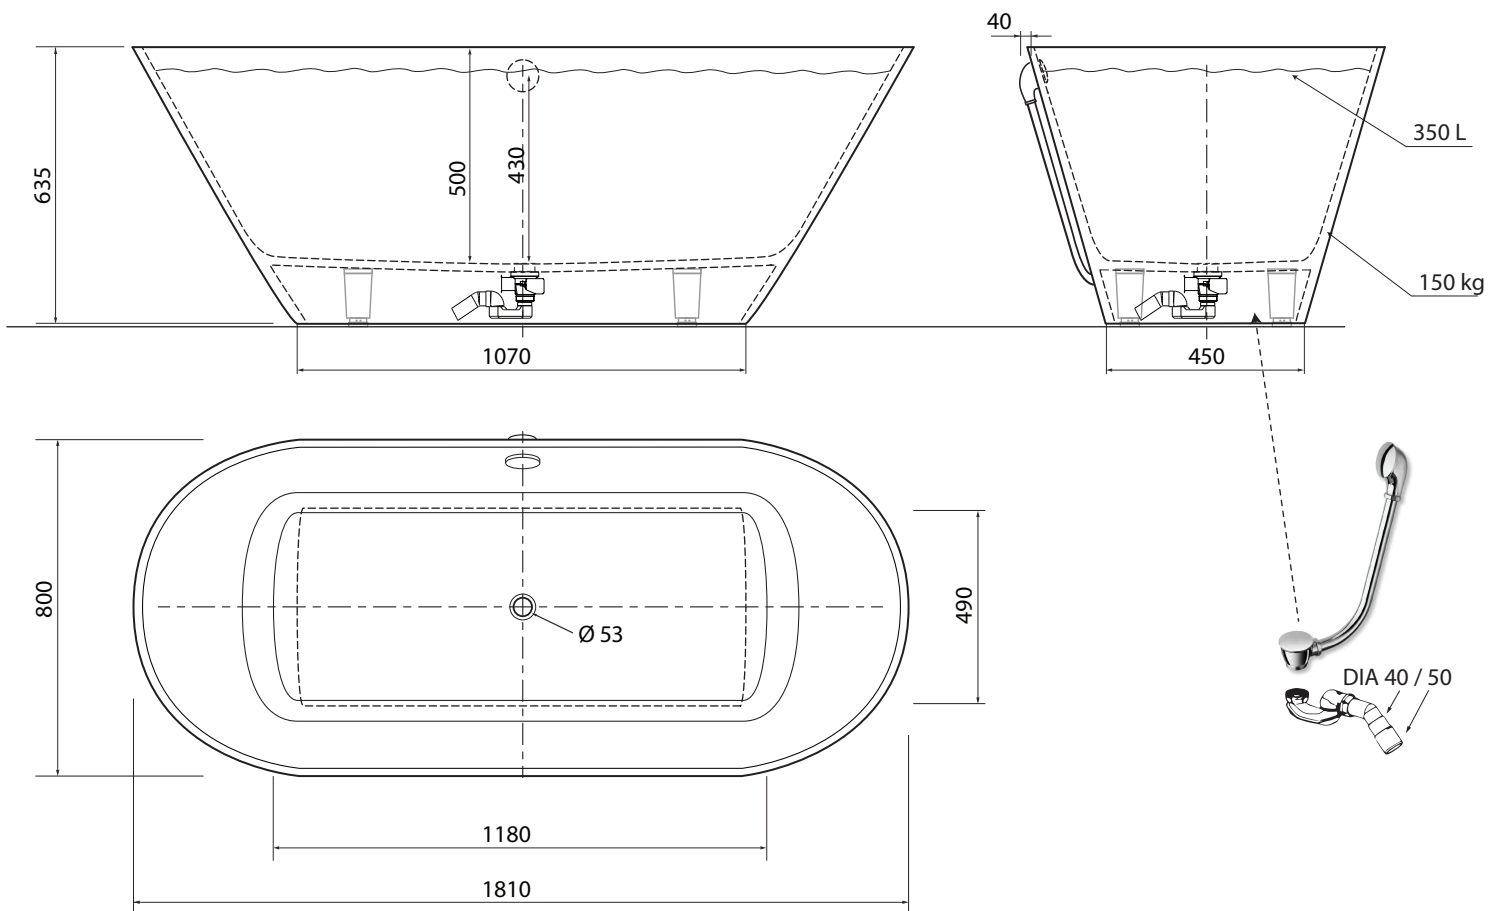

# Ornea 1

aura™

Product size is subject to a size variance of +/- 0,2 %