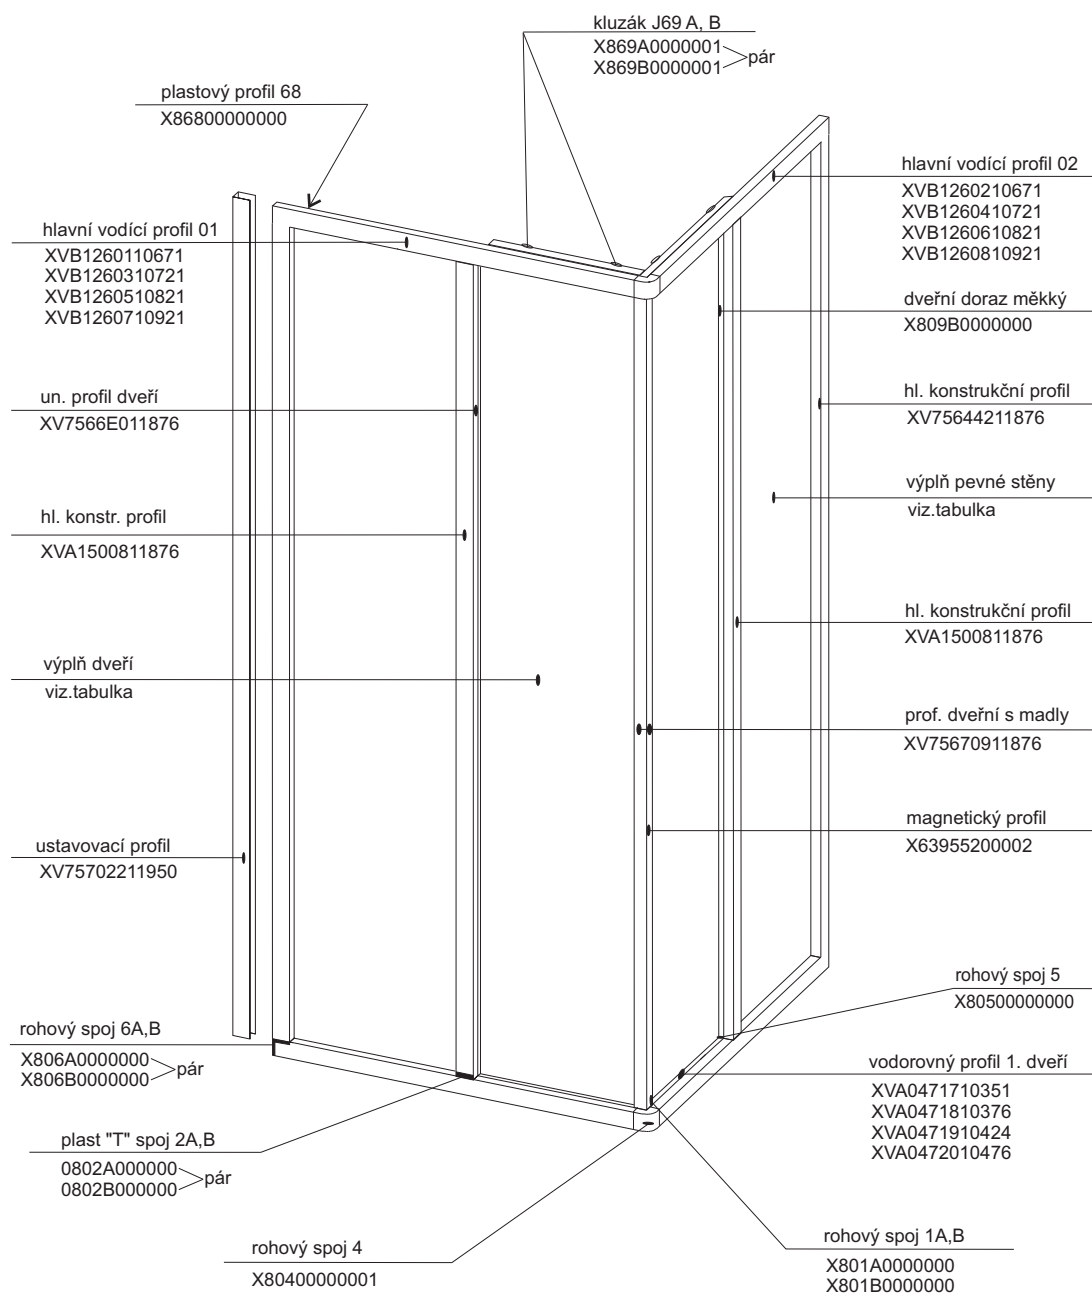

SRV 2 - 75 S - 80 S - 90 S - 100 S

v. 195

výplň dveří

výplň	pearl	transparent	grape
75 S	X41125I98325	X4Z130I98325	X4G130I98325
80 S	X41125I98350	X4Z130I98350	X4G130I98350
90 S	X41125I98398	X4Z130I98398	X4G130I98398
100 S	X41125I98450	X4Z130I98450	X4G130I98450

výplň pevné stěny

výplň	pearl	transparent	grape
75 S	X41125I98305	X4Z130I98305	X4G130I98305
80 S	X41125I98325	X4Z130I98325	X4G130I98325
90 S	X41125I98383	X4Z130I98383	X4G130I98383
100 S	X41125I98426	X4Z130I98426	X4G130I98426